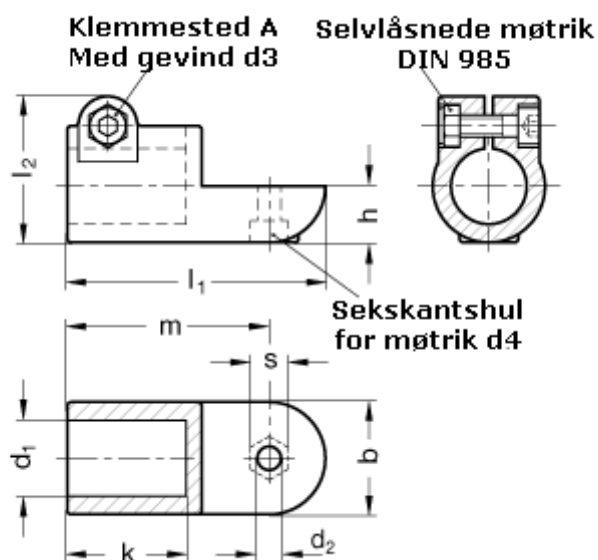

Article number: 20276B40AV2SW

Description: E+G Swivel clamp connector
GN276-B40-AV-2-SW

Measures

$b = 65$	$m = 115$
$d_1 = B40$	$s = 17$
$d_2 = 10.2$	
$d_3 = M10$	
$d_4 = M10$	
$k = 74.0$	
$l_1 = 148$	
$l_2 = 77.5$	